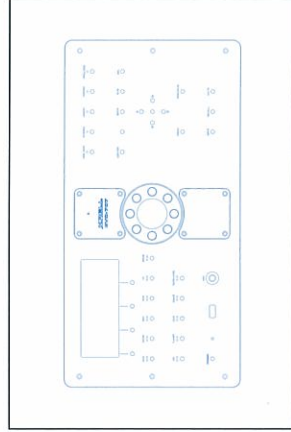

EVO-707

Surround Sound Preamp/Processor

Two zone preamp/processor with 8.4 total channels, individual 24-bit/192 kHz digital-to-analog converters, Analog Throughput, HDMI switching, 12-channel digital room EQ, RS-232 control, 12 VDC triggers, Evolution CAST, Krell Current Mode topology, balanced circuitry, software upgradeable via flash memory.
17.3 x 9.8 x 22 in.
46.4 x 24.8 x 55.9 cm